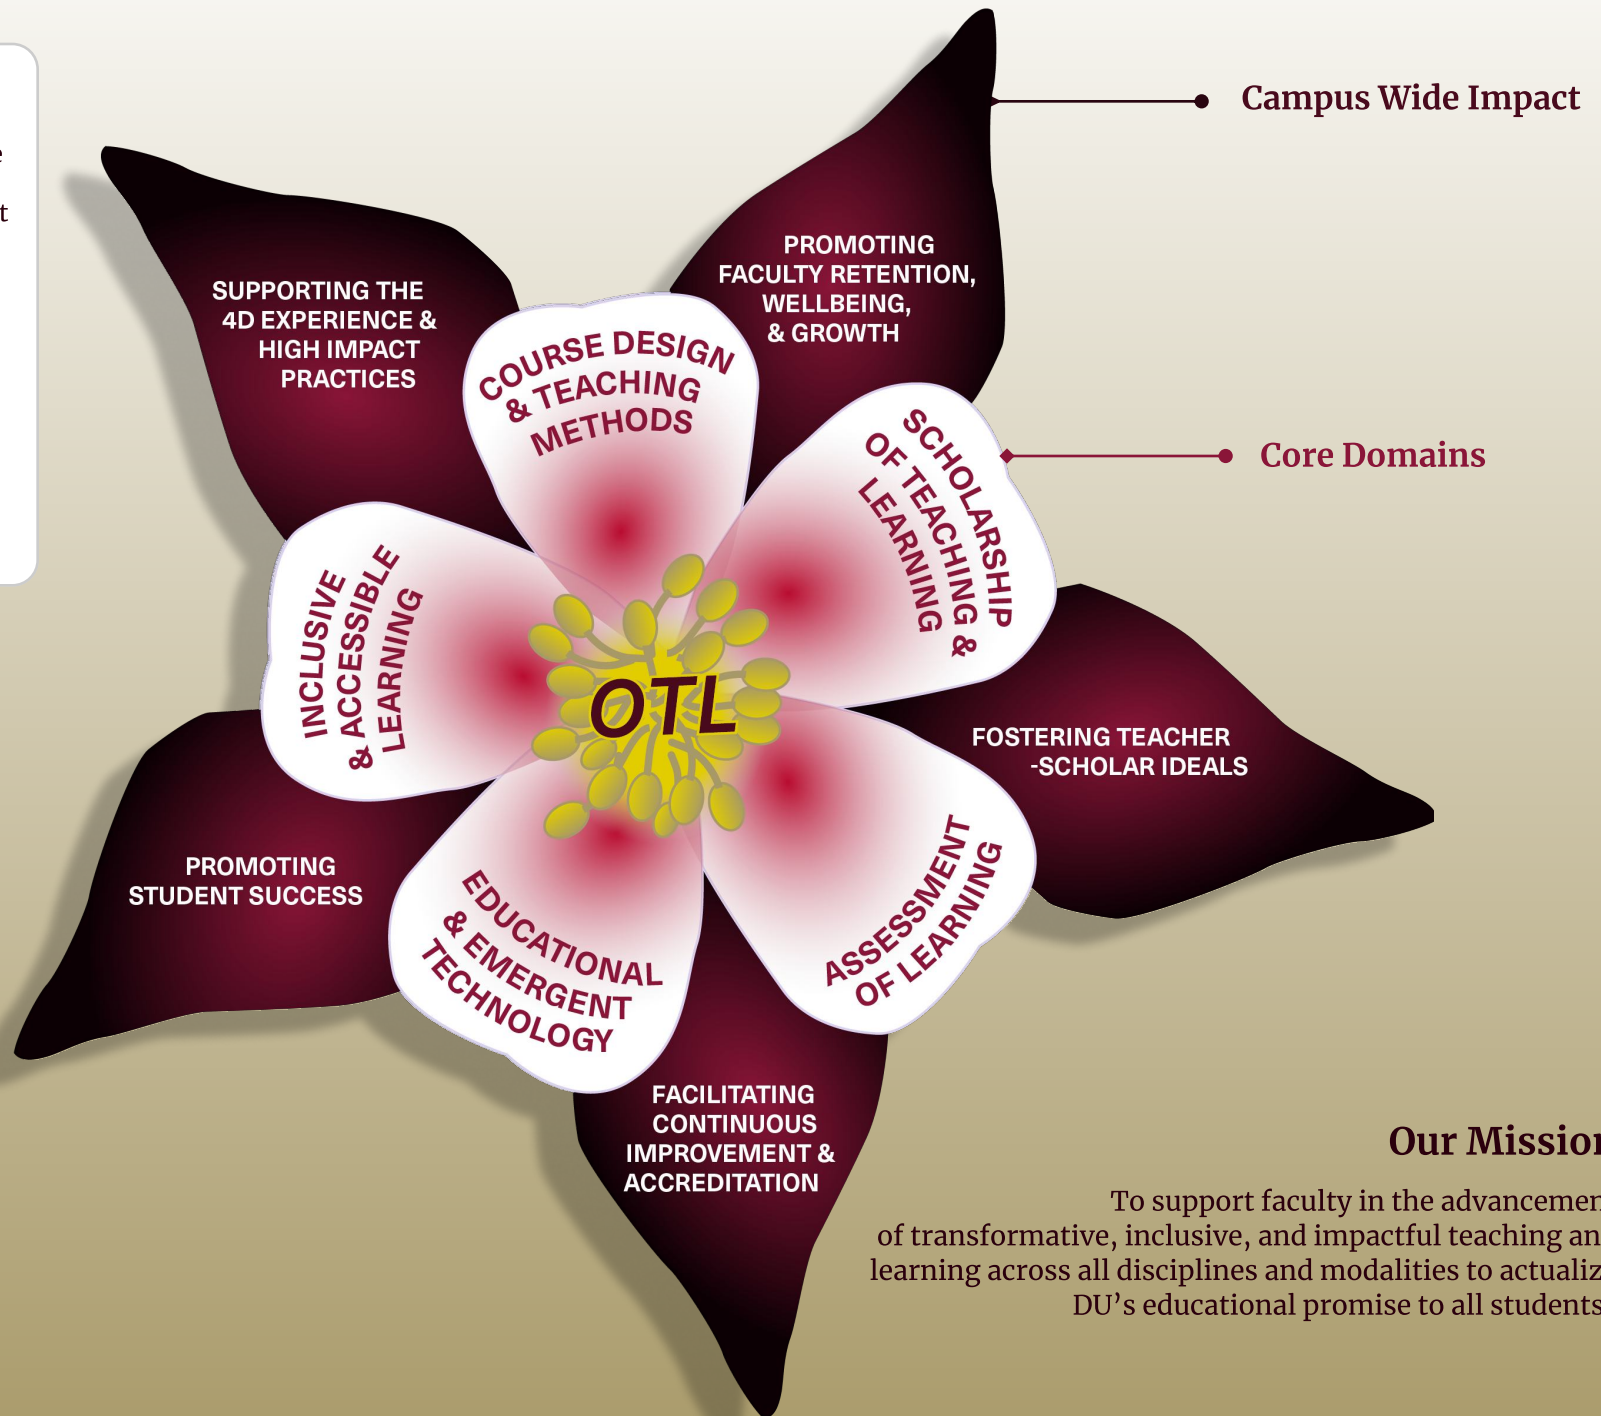

i We are using the Columbine flower as a symbol for the Office of Teaching and Learning (OTL) because it represents the natural beauty and resilience of Colorado. As the state flower, the Columbine reflects our commitment to excellence and growth in education, celebrating our local community and dedication to nurturing an inspiring learning environment.

otl.du.edu

Our Mission

To support faculty in the advancement of transformative, inclusive, and impactful teaching and learning across all disciplines and modalities to actualize DU's educational promise to all students.